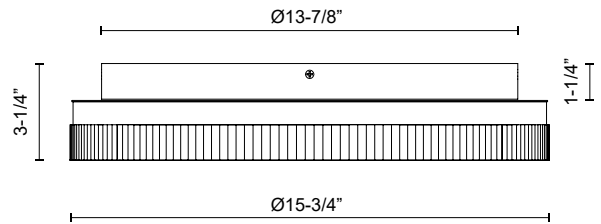

CALIX
FM46116-3CCT-UNV
FLUSH MOUNT

PROJECT

SPECIFICATION DETAILS

Fixture Dimensions	D15-3/4" x H3-1/4"
Light Source	LED with DC Driver
Wattage	28W
Total Lumens	2380lm
Delivered Lumens	1885lm (@4000K); 1950lm (@5000K); 2091lm (@4000K); 2150lm* (@5000K); BG-1986lm (@3000K); BK-1786lm (@3000K);
Voltage	120-277V
Color Temperature	Selectable CCT 3000K/4000K/5000K
CRI (Ra)	90CRI
LED Rated Life	50,000 hours
Dimming	100% - 10%, TRIAC or ELV Dimmer (Not Included)
Diffuser Details	White Acrylic Diffuser
Shade Details	Clear Ribbed PC
Location	Dry
CEC Title 24 JA8	Yes, JA8-2022
Material	Steel
Paint Finish	BG01; BK02;

* For custom options, consult factory for details.

* For warranty information, please visit www.kuzcolighting.com/warranty

DESCRIPTION

The Calix Collection was created for those who like to be in control. Each flush mount has an integrated internal switch that allows complete control between three different color temperatures. That way, you can easily transition from cool working light to a warm, welcoming glow for entertaining or relaxing. The unique ribbed polycarbonate diffuser gives the piece depth and allure that blends well with all modern decor. Available in Brushed Gold and Powder-Coated Black.

KUZCO

CANADA: 19054 28TH AVENUE - SURREY, BC V3Z 6M3
USA: 3035 E. LONE MOUNTAIN ROAD - LAS VEGAS, NV 89081

WWW.KUZCOLIGHTING.COM

© 2024 KUZCO LIGHTING. ALL RIGHTS RESERVED.

COMMENT